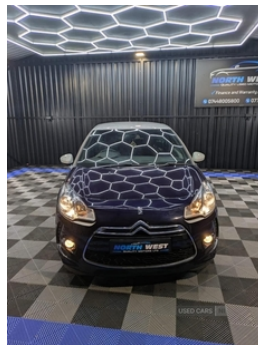

Yard 1 Knockroe Business Park, Strabane, BT82 9QR
Martin: +447725163525 | Shaun: +447448005800

Citroen DS3 1.6 e-HDi DStyle Ice 3dr | Jul 2015

LOW MILES FINANCE AVAILABLE

£4,950

Citroen Ds3 1.6hdi D-style Ice

own this Mint Ds3 for as little as £24 per week. To apply for a personal finance quote click link below. Just follow these 3 simple steps

1. Go to our showroom
2. Click on vehicle you are interested in
3. Go to apply now

2015

mot june 25

65k motorway miles

Privacy Glass

Manual

DAB

Air con

Alloys

Free road tax

Timing belt done

Service History

Mint condition inside and out

Car will come

Fully Serviced

Fully valeted

Full health check

All paperwork completed by us

3 months warranty

All Major credit/Debit cards

Delivery can be arranged Nationwide

Miles:	65150
Fuel Type:	Diesel
Transmission:	Manual
Colour:	Blue
Engine Size:	1560
CO2 Emission:	95
Tax Band:	A (£0 p/a)
Body Style:	Hatchback
Insurance group:	19A
Reg:	PE15YKO

Technical Specs

DIMENSIONS

Length:	3948mm
Width:	1715mm
Height:	1483mm
Seats:	5
Luggage Capacity (Seats Up):	285L
Gross Weight:	1625KG
Max. Loading Weight:	540KG

PERFORMANCE & ECONOMY

Fuel Consum. (Urban Cold):	65.7MPG
Fuel Consum. (Extra Urban):	85.6MPG
Fuel Consum. (Combined):	78.5MPG
Fuel Tank Capacity:	48L
Number Of Gears:	5 SPEED
Top Speed:	113MPH
Acceleration 0-100 km/h:	12.5s
Engine Power BHP:	91.2BHP