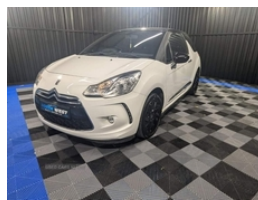

Yard 1 Knockroe Business Park, Strabane, BT82 9QR
 Martin: +447725163525 | Shaun: +447448005800

DS 3 1.6 BlueHDi DStyle Nav 3dr | Oct 2015

MINT CAR

£4,550

Citroen Ds3 1.6hdi D-style

own this Mint Ds3 for as little as £24 per week. To apply for a personal finance quote click link below. Just follow these 3 simple steps

Free road tax

Timing belt done

Service History

Mint condition inside and out

Car will come

Fully Serviced

Fully valeted

Full health check

All paperwork completed by us

3 months warranty

All Major credit/Debit cards

Delivery can be arranged Nationwide

Viewing 6 days a week with indoor viewing available in evenings.

Miles:	81000
Fuel Type:	Diesel
Transmission:	Manual
Colour:	White
Engine Size:	1560
CO2 Emission:	87
Tax Band:	A (£0 p/a)
Body Style:	Hatchback
Insurance group:	22D
Reg:	BG650FS

Technical Specs

DIMENSIONS

Length:	3948mm
Width:	1715mm
Height:	1483mm
Seats:	5
Luggage Capacity (Seats Up):	285L
Gross Weight:	1633KG
Max. Loading Weight:	548KG

PERFORMANCE & ECONOMY

Fuel Consum. (Urban Cold):	74.3MPG
Fuel Consum. (Extra Urban):	88.3MPG
Fuel Consum. (Combined):	83.1MPG
Fuel Tank Capacity:	48L
Number Of Gears:	5 SPEED
Top Speed:	117MPH
Acceleration 0-100 km/h:	10.8s
Engine Power BHP:	97.9BHP