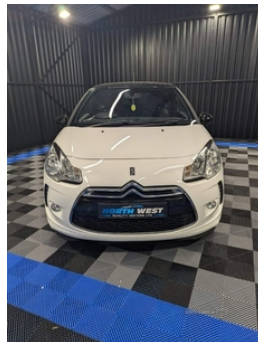

Yard 1 Knockroe Business Park, Strabane, BT82 9QR
 Martin: +447725163525 | Shaun: +447448005800

DS 3 1.6 BlueHDi DStyle Nav 3dr | Oct 2015

MINT CAR

£4,550

Citroen Ds3 1.6hdi D-style

own this Mint Ds3 for as little as £24 per week. To apply for a personal finance quote click link below. Just follow these 3 simple steps

Free road tax

Timing belt done

Service History

Mint condition inside and out

Car will come

Fully Serviced

Fully valeted

Full health check

All paperwork completed by us

3 months warranty

All Major credit/Debit cards

Delivery can be arranged Nationwide

Viewing 6 days a week with indoor viewing available in evenings.

Miles:	81000
Fuel Type:	Diesel
Transmission:	Manual
Colour:	White
Engine Size:	1560
CO2 Emission:	87
Tax Band:	A (£0 p/a)
Body Style:	Hatchback
Insurance group:	22D
Reg:	BG650FS

Technical Specs

DIMENSIONS

Length:	3948mm
Width:	1715mm
Height:	1483mm
Seats:	5
Luggage Capacity (Seats Up):	285L
Gross Weight:	1633KG
Max. Loading Weight:	548KG

PERFORMANCE & ECONOMY

Fuel Consum. (Urban Cold):	74.3MPG
Fuel Consum. (Extra Urban):	88.3MPG
Fuel Consum. (Combined):	83.1MPG
Fuel Tank Capacity:	48L
Number Of Gears:	5 SPEED
Top Speed:	117MPH
Acceleration 0-100 km/h:	10.8s
Engine Power BHP:	97.9BHP